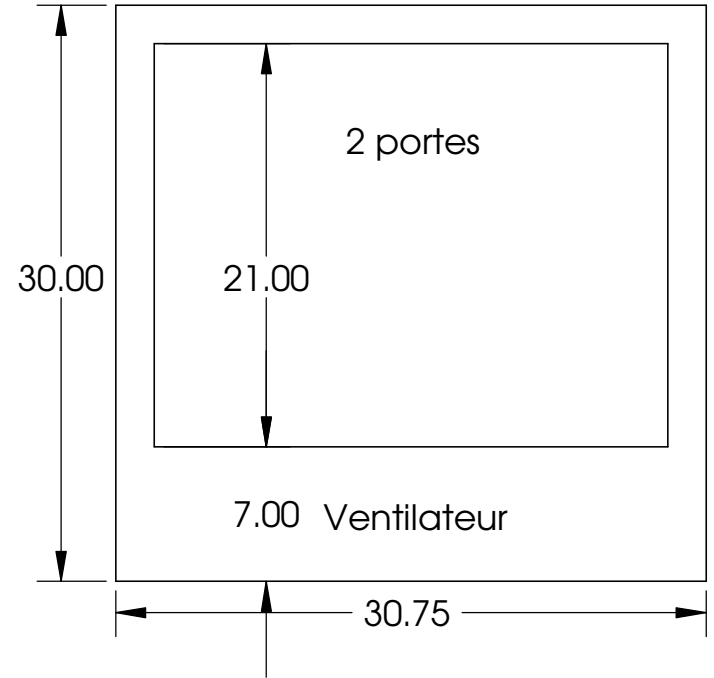

Profondeur: 18.75"

Profondeur: 18.75"

PROPRIETARY AND CONFIDENTIAL
THE INFORMATION CONTAINED IN THIS DRAWING IS THE SOLE PROPERTY OF <INSERT COMPANY NAME HERE>. ANY REPRODUCTION IN PART OR AS A WHOLE WITHOUT THE WRITTEN PERMISSION OF <INSERT COMPANY NAME HERE> IS PROHIBITED.

		UNLESS OTHERWISE SPECIFIED:		NAME	DATE			
		DIMENSIONS ARE IN INCHES		DRAWN		TITLE:		
		TOLERANCES:		CHECKED				
		FRACTIONAL ±		ENG APPR.				
		ANGULAR: MACH ± BEND ±		MFG APPR.				
		TWO PLACE DECIMAL ±		Q.A.		SIZE DWG. NO. REV		
		THREE PLACE DECIMAL ±		COMMENTS:				
		INTERPRET GEOMETRIC TOLERANCING PER:				SCALE: 1:20 WEIGHT: SHEET 1 OF 1		
		MATERIAL						
		FINISH						
NEXT ASSY	USED ON							
APPLICATION		DO NOT SCALE DRAWING						