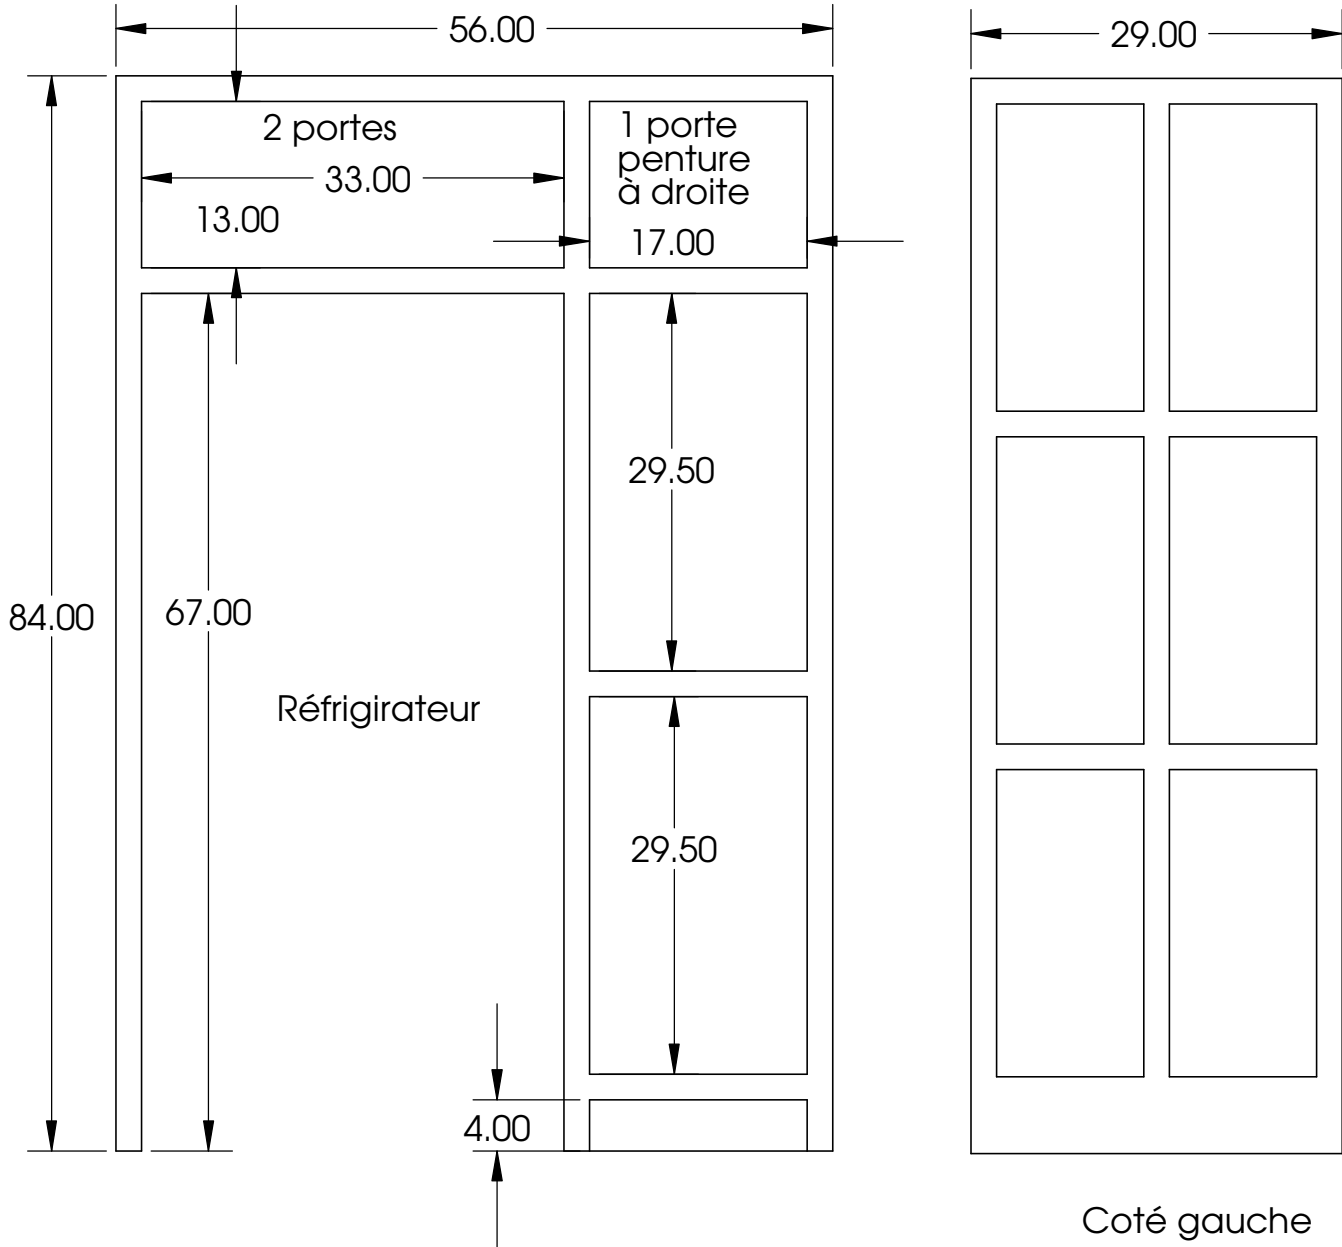

Attention: le réfrigérateur mesure 32 3/4" de large 67" de haut

Grille aération
réfrigérateur
armoire moins
profonde de 1"

Coté gauche

PROPRIETARY AND CONFIDENTIAL
THE INFORMATION CONTAINED IN THIS DRAWING IS THE SOLE PROPERTY OF <INSERT COMPANY NAME HERE>. ANY REPRODUCTION IN PART OR AS A WHOLE WITHOUT THE WRITTEN PERMISSION OF <INSERT COMPANY NAME HERE> IS PROHIBITED.

		DIMENSIONS ARE IN INCHES TOLERANCES: FRACTIONAL ± ANGULAR: MACH ± BEND ± TWO PLACE DECIMAL ± THREE PLACE DECIMAL ±		NAME	DATE	
		MATERIAL		DRAWN		
		FINISH		CHECKED		
NEXT ASSY	USED ON			ENG APPR.		
APPLICATION		DO NOT SCALE DRAWING		MFG APPR.		
				Q.A.		
				COMMENTS:		
				SCALE: 1:1	WEIGHT:	
				SIZE A	DWG. NO. ArmoireFrigo	REV.
						SHEET 1 OF 3

		DIMENSIONS ARE IN INCHES TOLERANCES: FRACTIONAL ± ANGULAR: MACH ± BEND ± TWO PLACE DECIMAL ± THREE PLACE DECIMAL ±		NAME	DATE	
				DRAWN		
				CHECKED		
				ENG APPR.		
				MFG APPR.		
				Q.A.		
				COMMENTS:		
		MATERIAL				
		FINISH				
NEXT ASSY	USED ON					
APPLICATION		DO NOT SCALE DRAWING				
SIZE	DWG. NO.	ArmoireFrigo			REV.	
A		SCALE: 1:1	WEIGHT:	SHEET 2 OF 3		