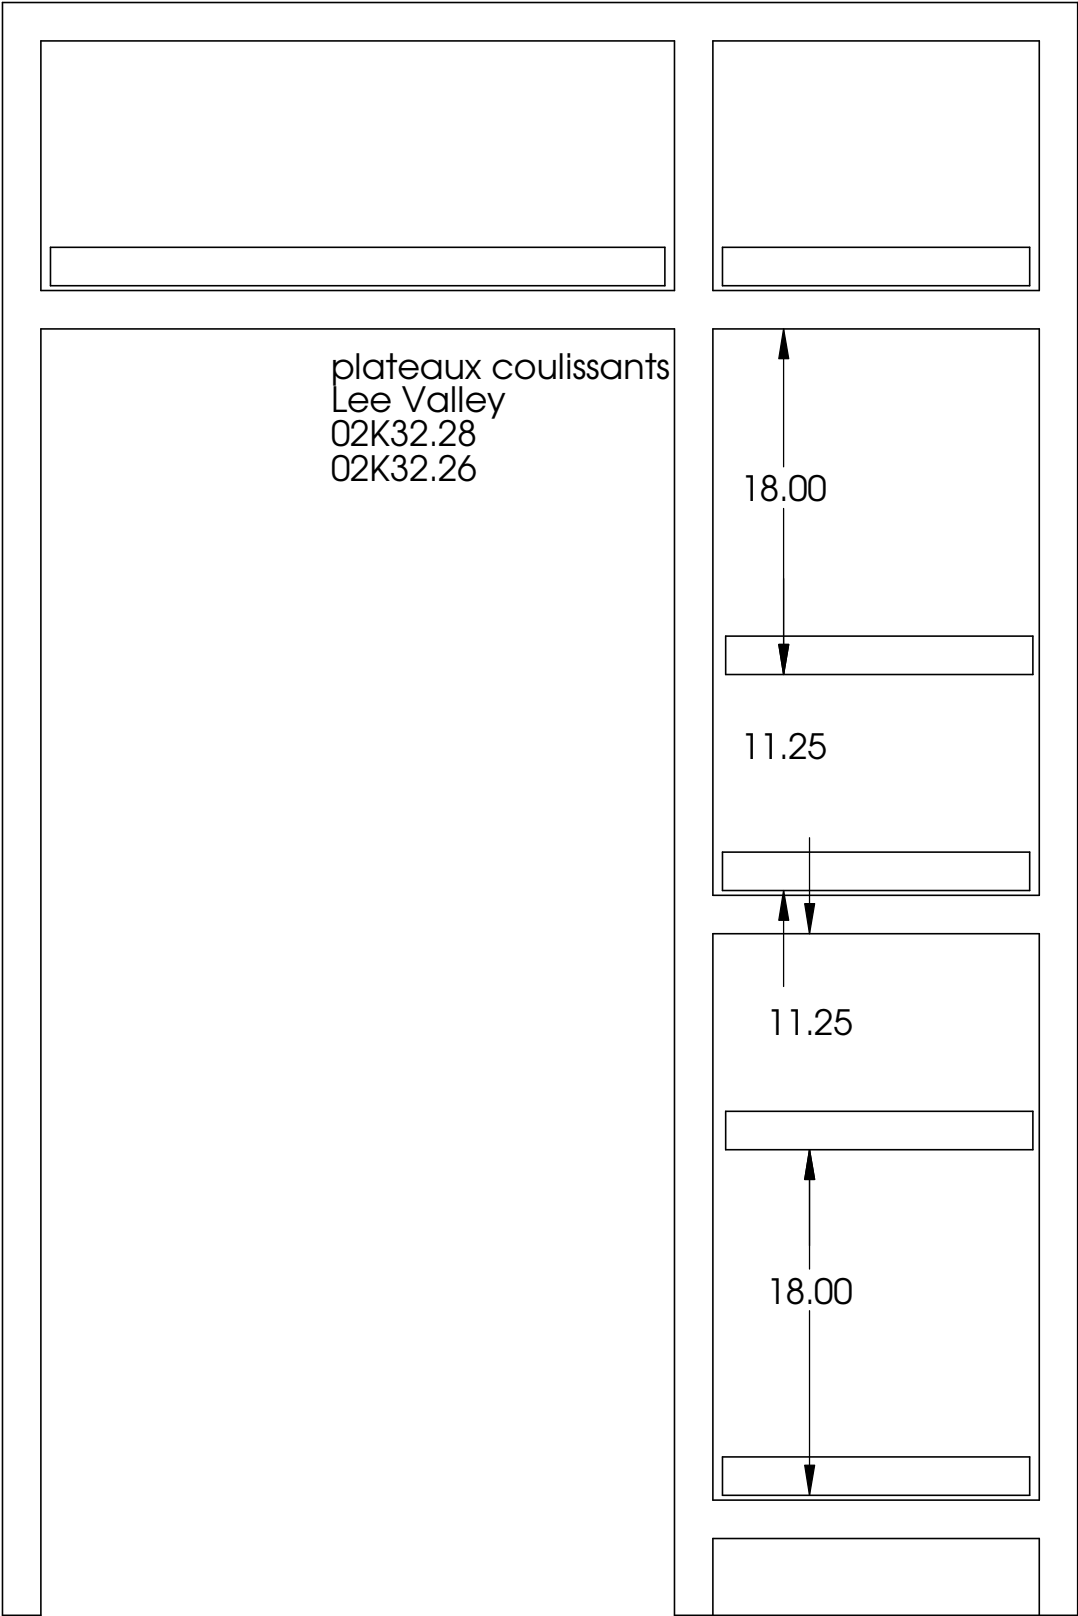

Attention: le réfrigérateur mesure 32 3/4" de large 67" de haut

Grille aération
réfrigérateur
armoire moins
profonde de 1"

Coté gauche

PROPRIETARY AND CONFIDENTIAL
THE INFORMATION CONTAINED IN THIS DRAWING IS THE SOLE PROPERTY OF <INSERT COMPANY NAME HERE>. ANY REPRODUCTION IN PART OR AS A WHOLE WITHOUT THE WRITTEN PERMISSION OF <INSERT COMPANY NAME HERE> IS PROHIBITED.

		DIMENSIONS ARE IN INCHES TOLERANCES: FRACTIONAL ± ANGULAR: MACH ± BEND ± TWO PLACE DECIMAL ± THREE PLACE DECIMAL ±		NAME	DATE	
		MATERIAL		DRAWN		
		FINISH		CHECKED		
NEXT ASSY	USED ON			ENG APPR.		
APPLICATION		DO NOT SCALE DRAWING		MFG APPR.		
				Q.A.		
				COMMENTS:		
				SCALE: 1:1	WEIGHT:	
				SIZE A	DWG. NO. ArmoireFrigo	REV.
						SHEET 1 OF 3

		DIMENSIONS ARE IN INCHES TOLERANCES: FRACTIONAL ± ANGULAR: MACH ± BEND ± TWO PLACE DECIMAL ± THREE PLACE DECIMAL ±		NAME	DATE	
				DRAWN		
				CHECKED		
				ENG APPR.		
				MFG APPR.		
				Q.A.		
				COMMENTS:		
		MATERIAL				
		FINISH				
NEXT ASSY	USED ON					
APPLICATION		DO NOT SCALE DRAWING				
SIZE	DWG. NO.	ArmoireFrigo			REV.	
A		SCALE: 1:1	WEIGHT:	SHEET 2 OF 3		